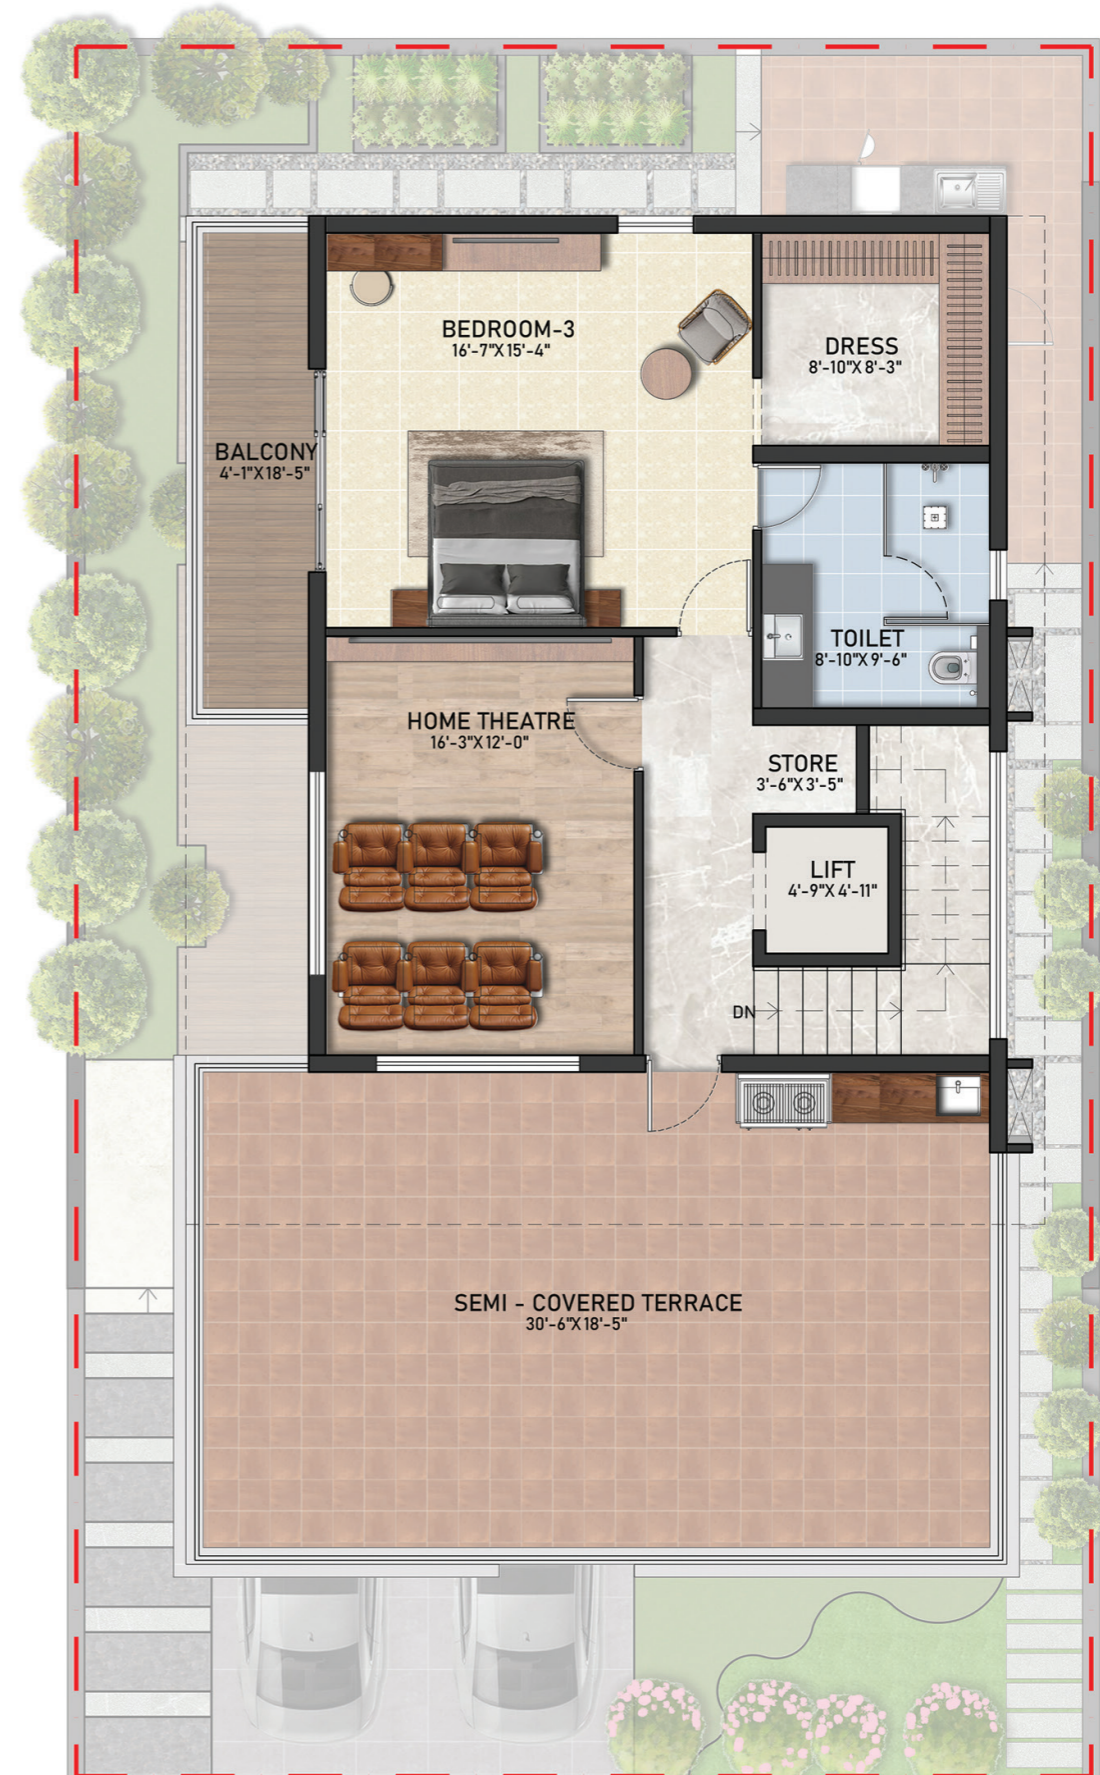

The
Midsummer
Rain

Type 2 Villa
40 x 67 ft.

FLOOR PLANS

PLOT AREA 2639.31 sq.ft.
SALEABLE AREA 4138.66 sq.ft

Type 2 Villa
40 x 67 ft.

GROUND FLOOR PLAN

Type 2 Villa
40 x 67 ft.
FIRST FLOOR PLAN

Type 2 Villa
40 x 67 ft.
SECOND FLOOR PLAN