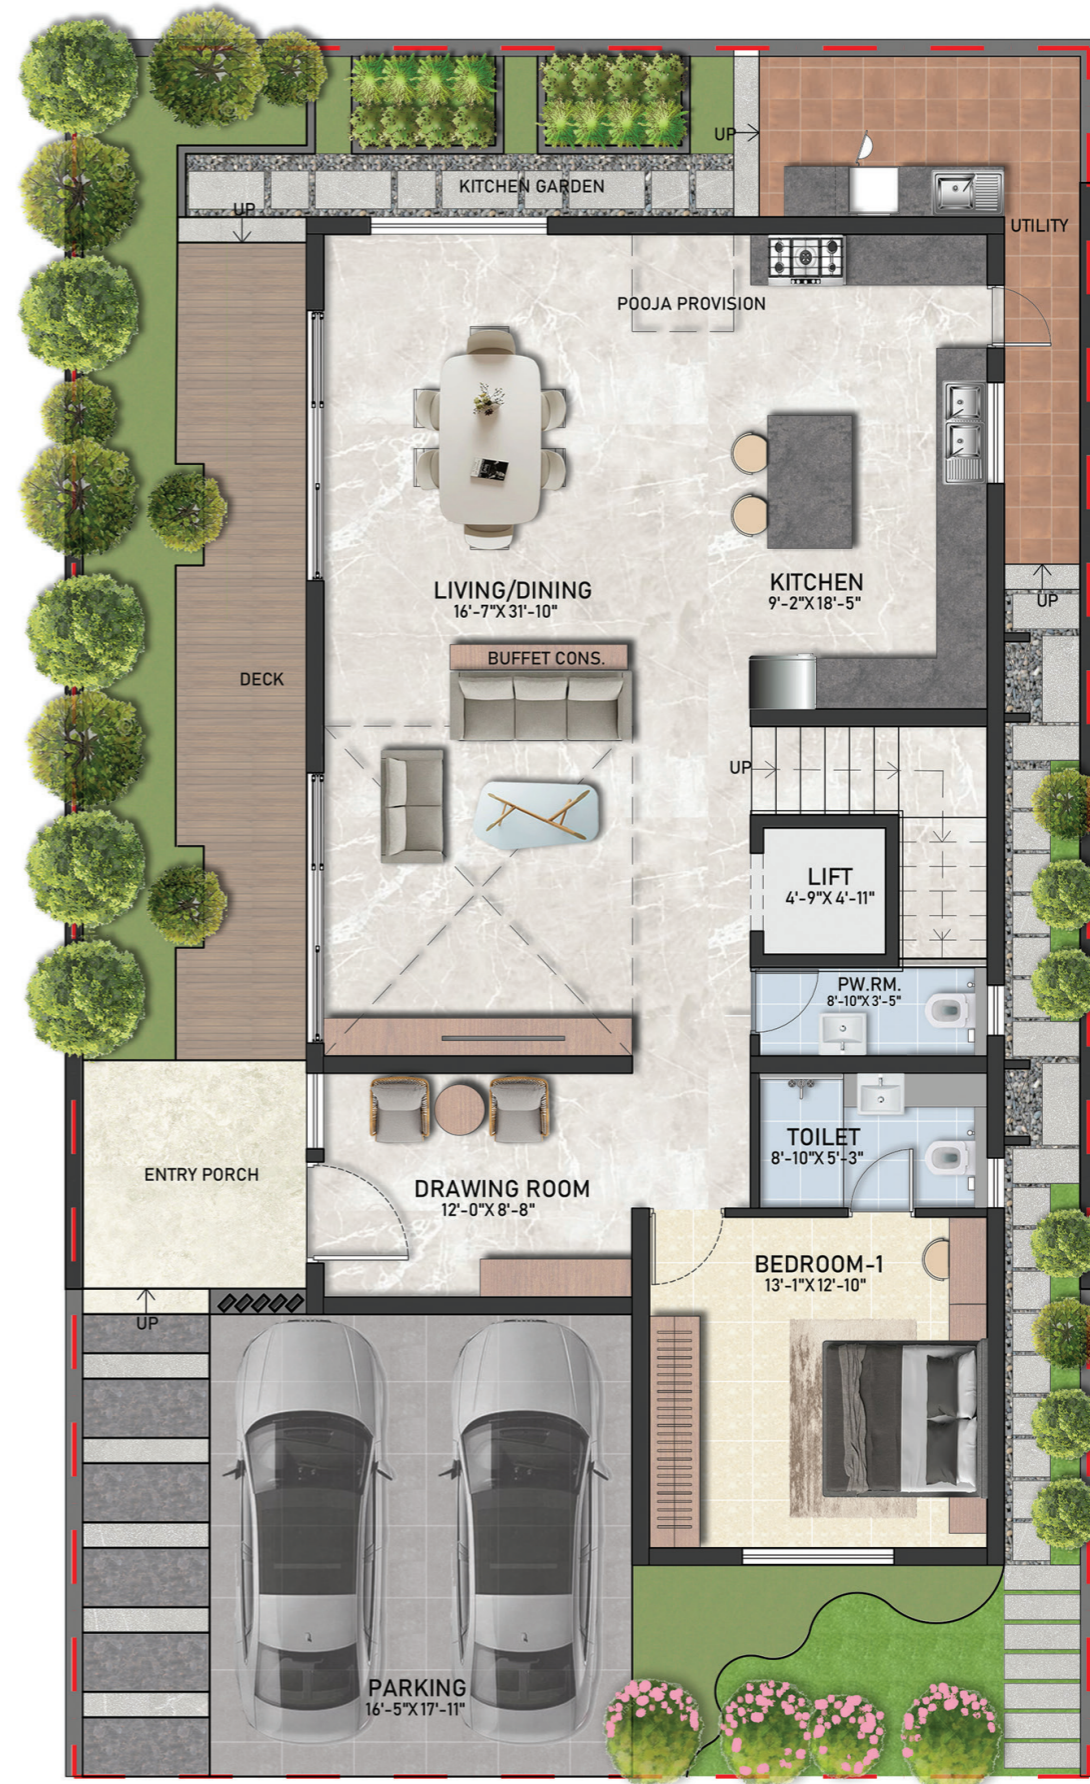

The
Midsummer
Rain

Type 2 Villa
40 x 67 ft.

FLOOR PLANS

PLOT AREA 2639.31 sq.ft.
SALEABLE AREA 4138.66 sq.ft

Type 2 Villa
40 x 67 ft.

GROUND FLOOR PLAN

Type 2 Villa
40 x 67 ft.
FIRST FLOOR PLAN

Type 2 Villa
40 x 67 ft.
SECOND FLOOR PLAN