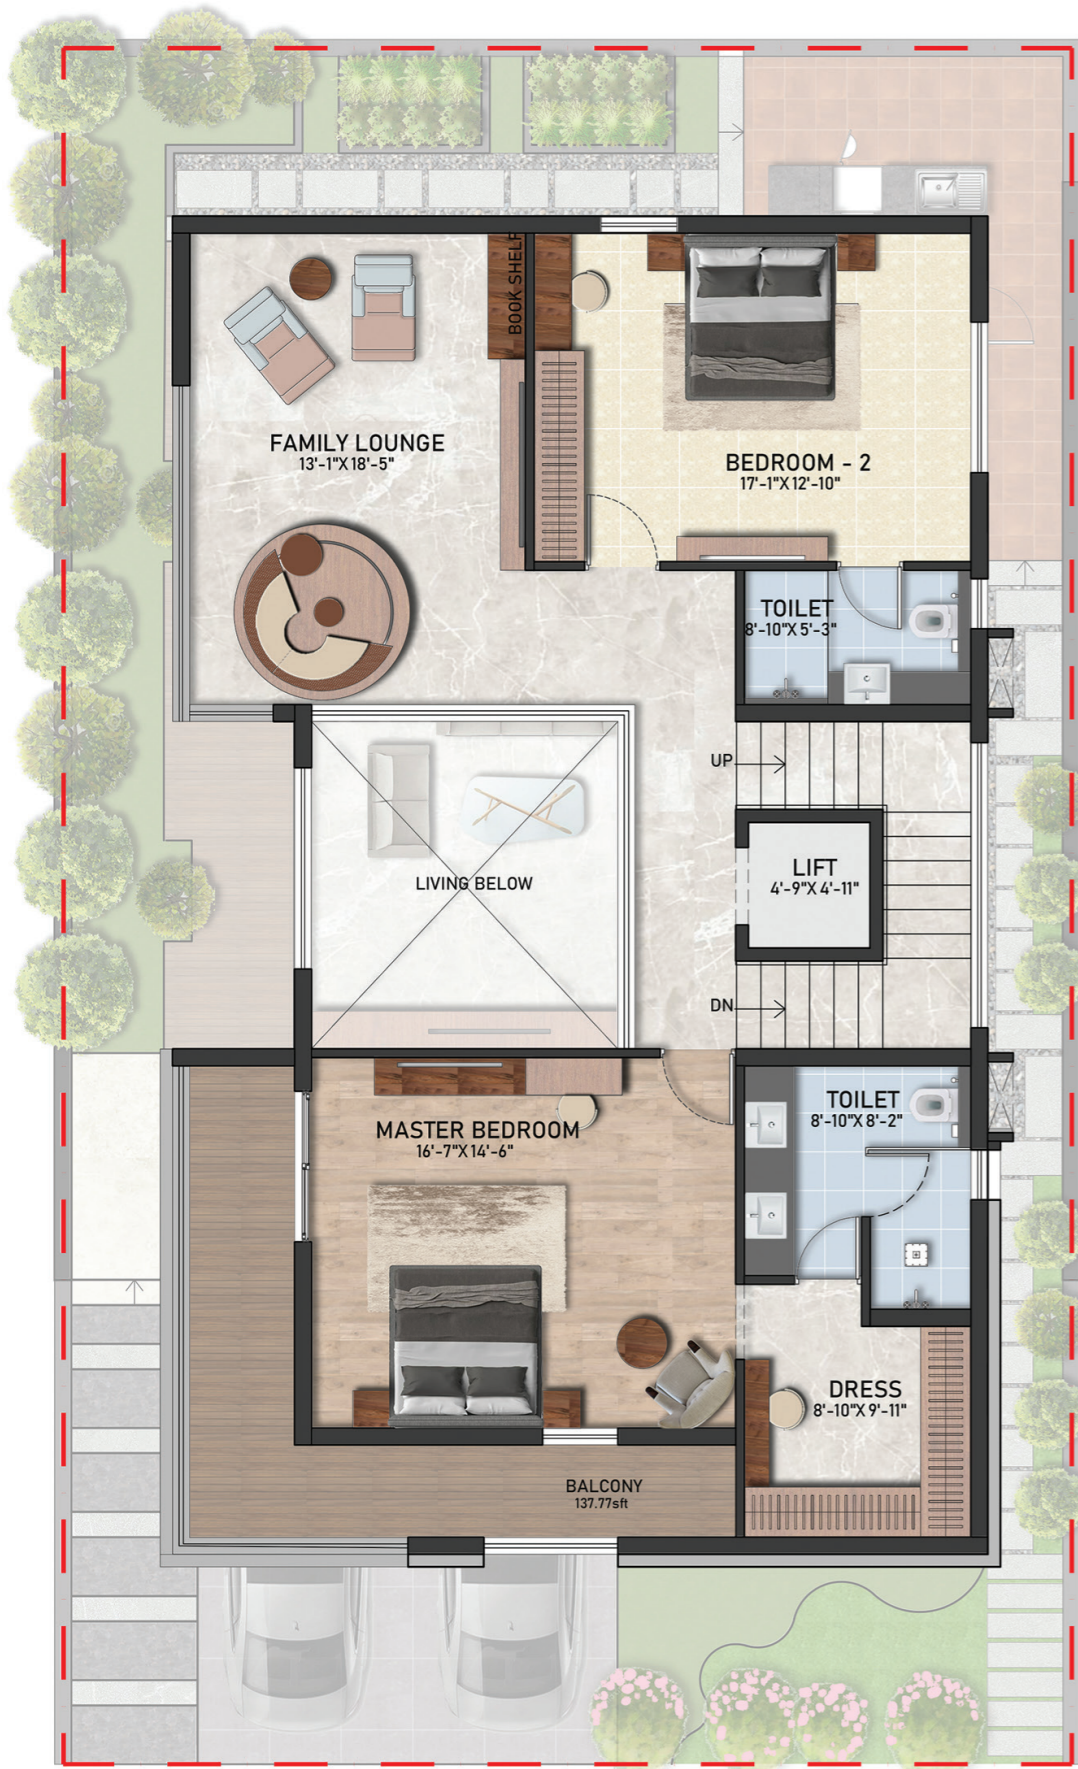

The
Midsummer
Rain

Type 2 Villa
40 x 67 ft.

FLOOR PLANS

PLOT AREA 2639.31 sq.ft.
SALEABLE AREA 4138.66 sq.ft

Type 2 Villa
40 x 67 ft.

GROUND FLOOR PLAN

Type 2 Villa
40 x 67 ft.
FIRST FLOOR PLAN

Type 2 Villa
40 x 67 ft.
SECOND FLOOR PLAN