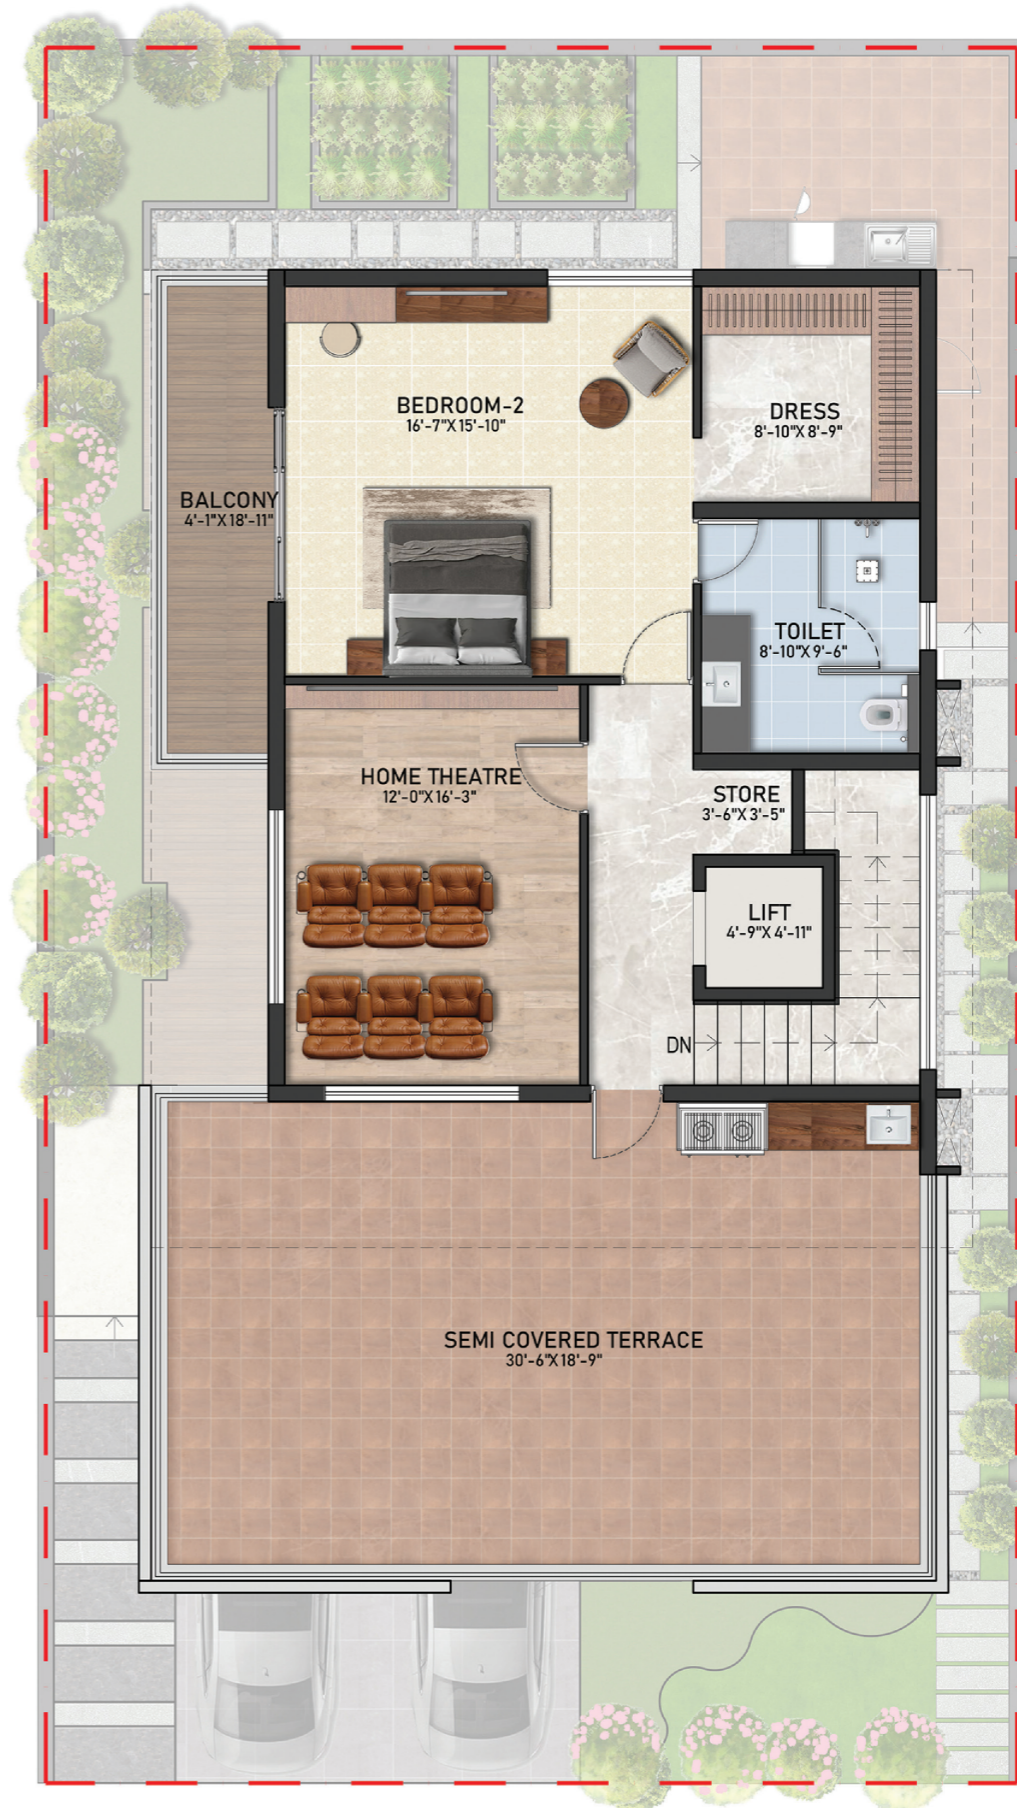

The  
Midsummer  
Rain

Type 2 Villa  
40 x 70 ft.

FLOOR PLANS

PLOT AREA 2768.04 sq.ft.  
SALEABLE AREA 4226.33 sq.ft.

Type 2 Villa  
40 x 70 ft.  
GROUND FLOOR PLAN

**Type 2 Villa**  
40 x 70 ft.  
**FIRST FLOOR PLAN**

**Type 2 Villa**  
40 x 70 ft.  
**SECOND FLOOR PLAN**