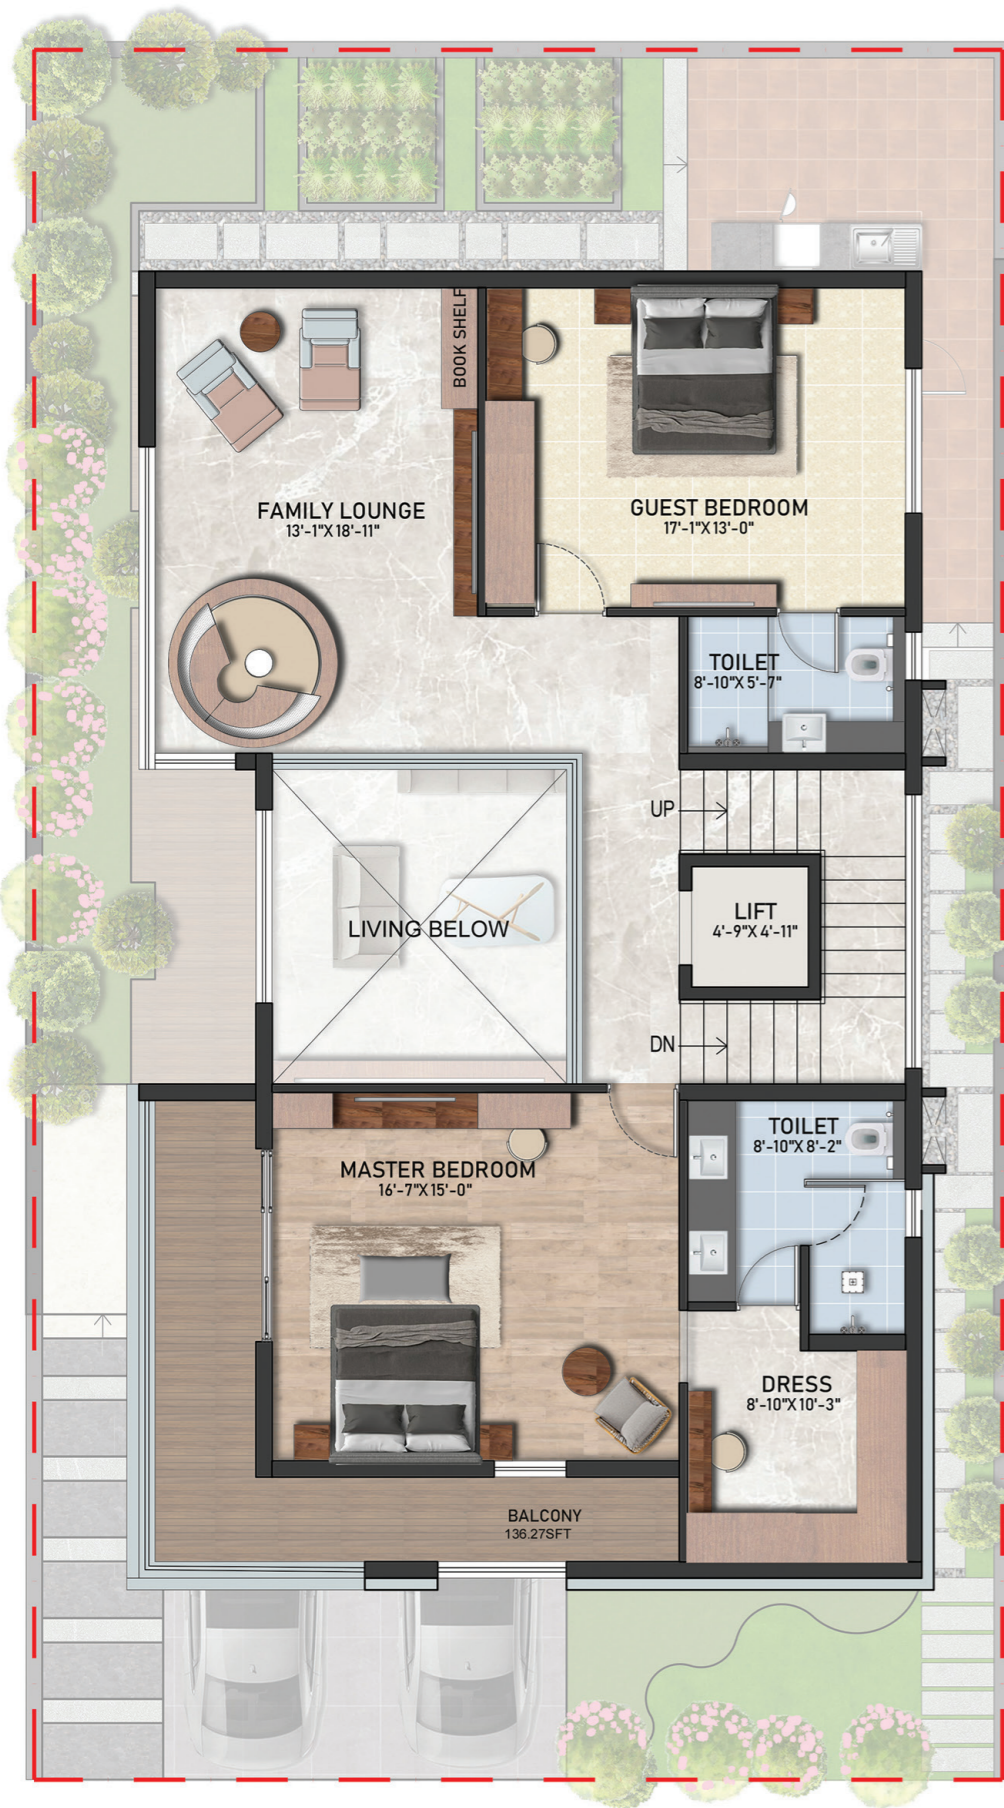

The  
Midsummer  
Rain

Type 2 Villa  
40 x 70 ft.

FLOOR PLANS

PLOT AREA 2768.04 sq.ft.  
SALEABLE AREA 4226.33 sq.ft.

Type 2 Villa  
40 x 70 ft.  
GROUND FLOOR PLAN

**Type 2 Villa**  
40 x 70 ft.  
**FIRST FLOOR PLAN**

**Type 2 Villa**  
40 x 70 ft.  
**SECOND FLOOR PLAN**